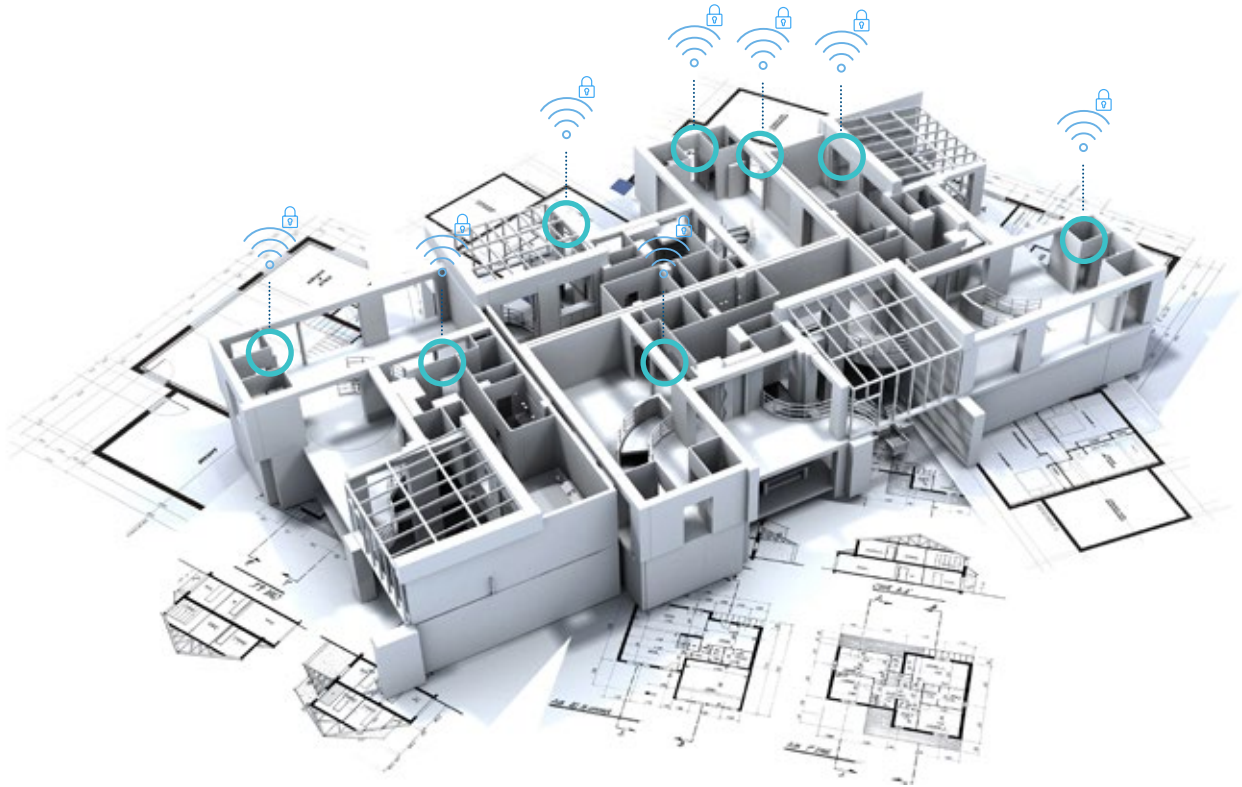

Abloy Aperio connection

Hedsam X also enables the use of wireless door control in addition to traditional access control. With the Abloy Aperio hub, wireless doors can be connected and made to operate almost as if they were wired.

Technical specifications of system

- users 30,000
- identifiers 30,000
- centralisers 100
- doors 800
- time intervals between relay controls it in a 24-hour period 12
- weekly access programs 255
- daily access programs 255
- opening codes 16
- control groups 128

sales +358 207 638 635 / * +358 207 638 000
security@hedengren.fi
hedengrensecurity.fi
f @hedengrenofficial
Lauttasaarentie 50, 00200 Helsinki